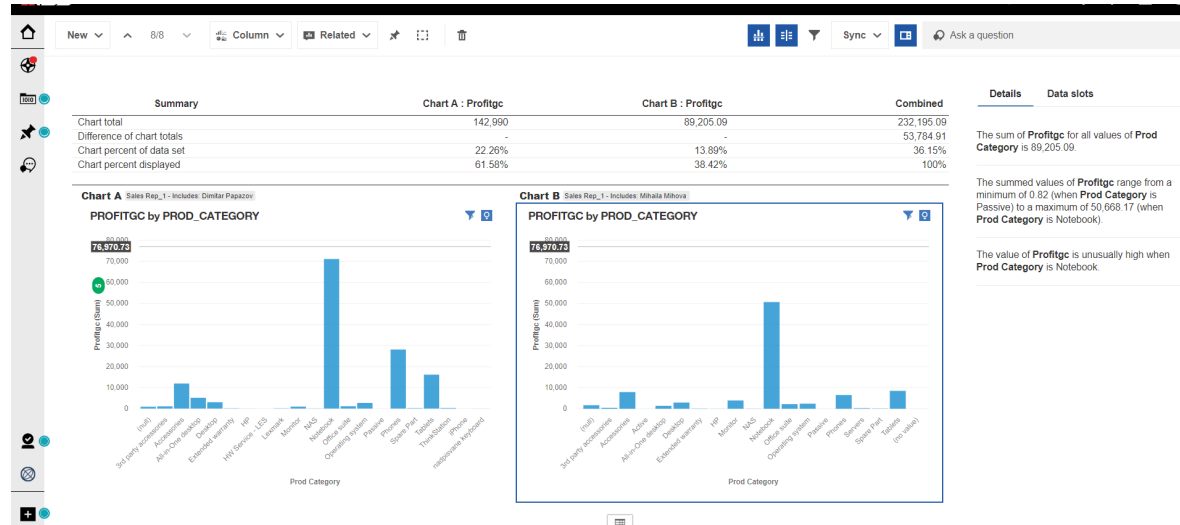

IT COMPASS

AI ENABLED ANALYTICS

Tzvetilina Psycheva
Business Analytics Team Leader
IBS Bulgaria

Agenda

- What's new in IBM Cognos Analytics 11.1
- Demo

IBM Cognos Analytics and AI

- Data preparation
- Smart Data Discovery
- Automated Data Visualization
- Dashboard and Reports
- AI Assistant
- Collaboration

Data preparation

- Filtering data to only what's needed
- Augmenting data with calculations
- Joining data sets together
- Cleaning and grouping data
- Setting metadata like aggregation and sorting to the best defaults for reports, dashboards and stories;

Smart Data Discovery

- Automatically generated insight
- Driver analysis
- Comparison
- Compare by
- Assistant

Automated Data Visualization

- Recommended Visualizations
- Recent Items
- Personal User Experience